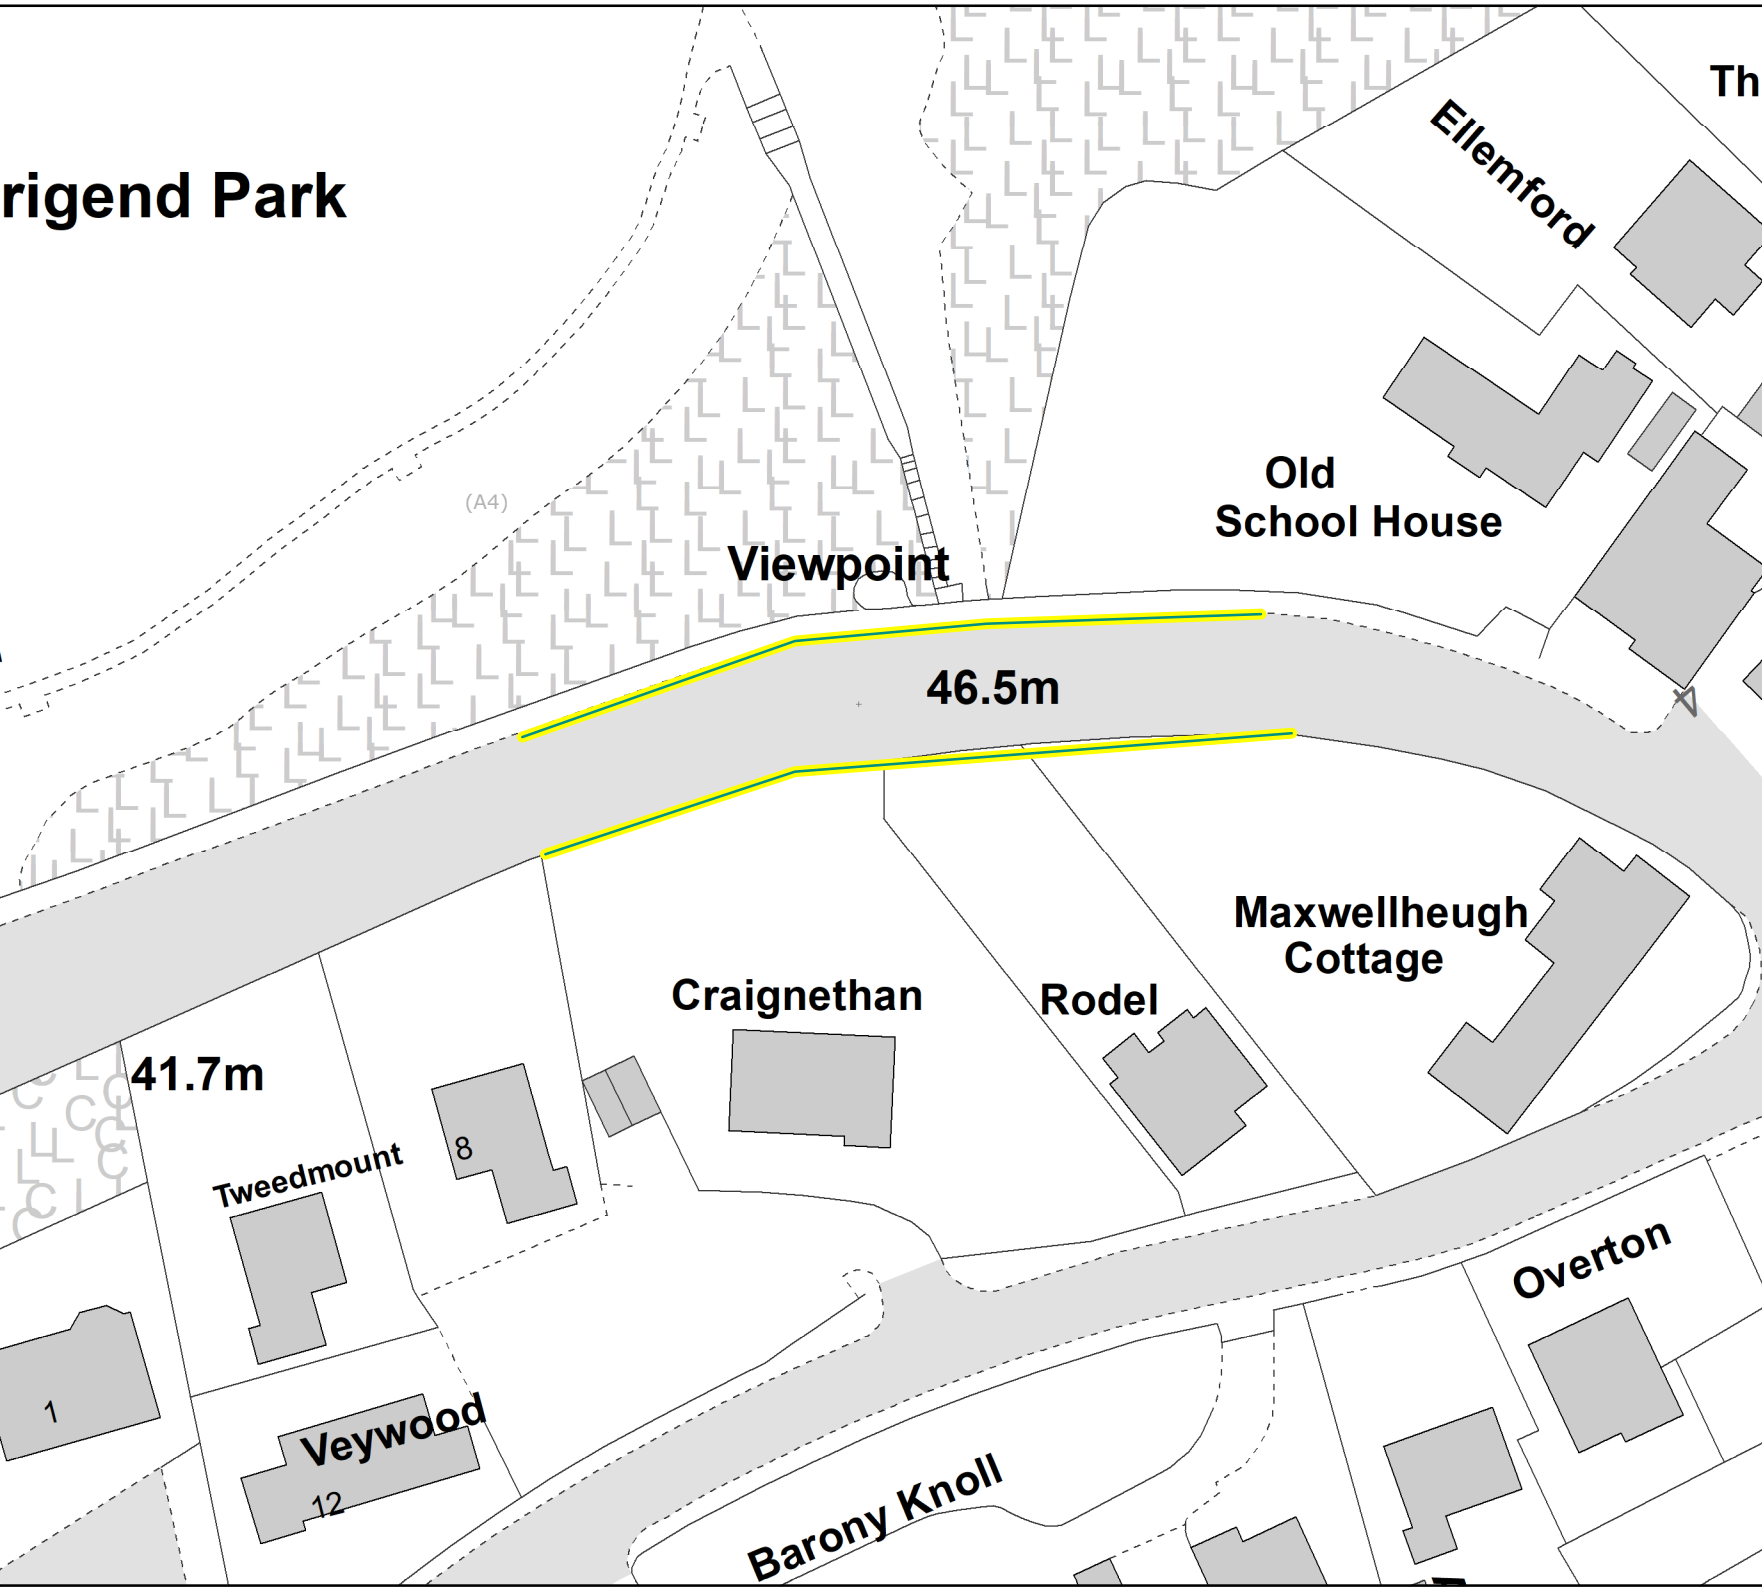

rigend Park

1:688

**Maxwellheugh  
Kelso  
No Waiting**

**Key:**

 No Waiting