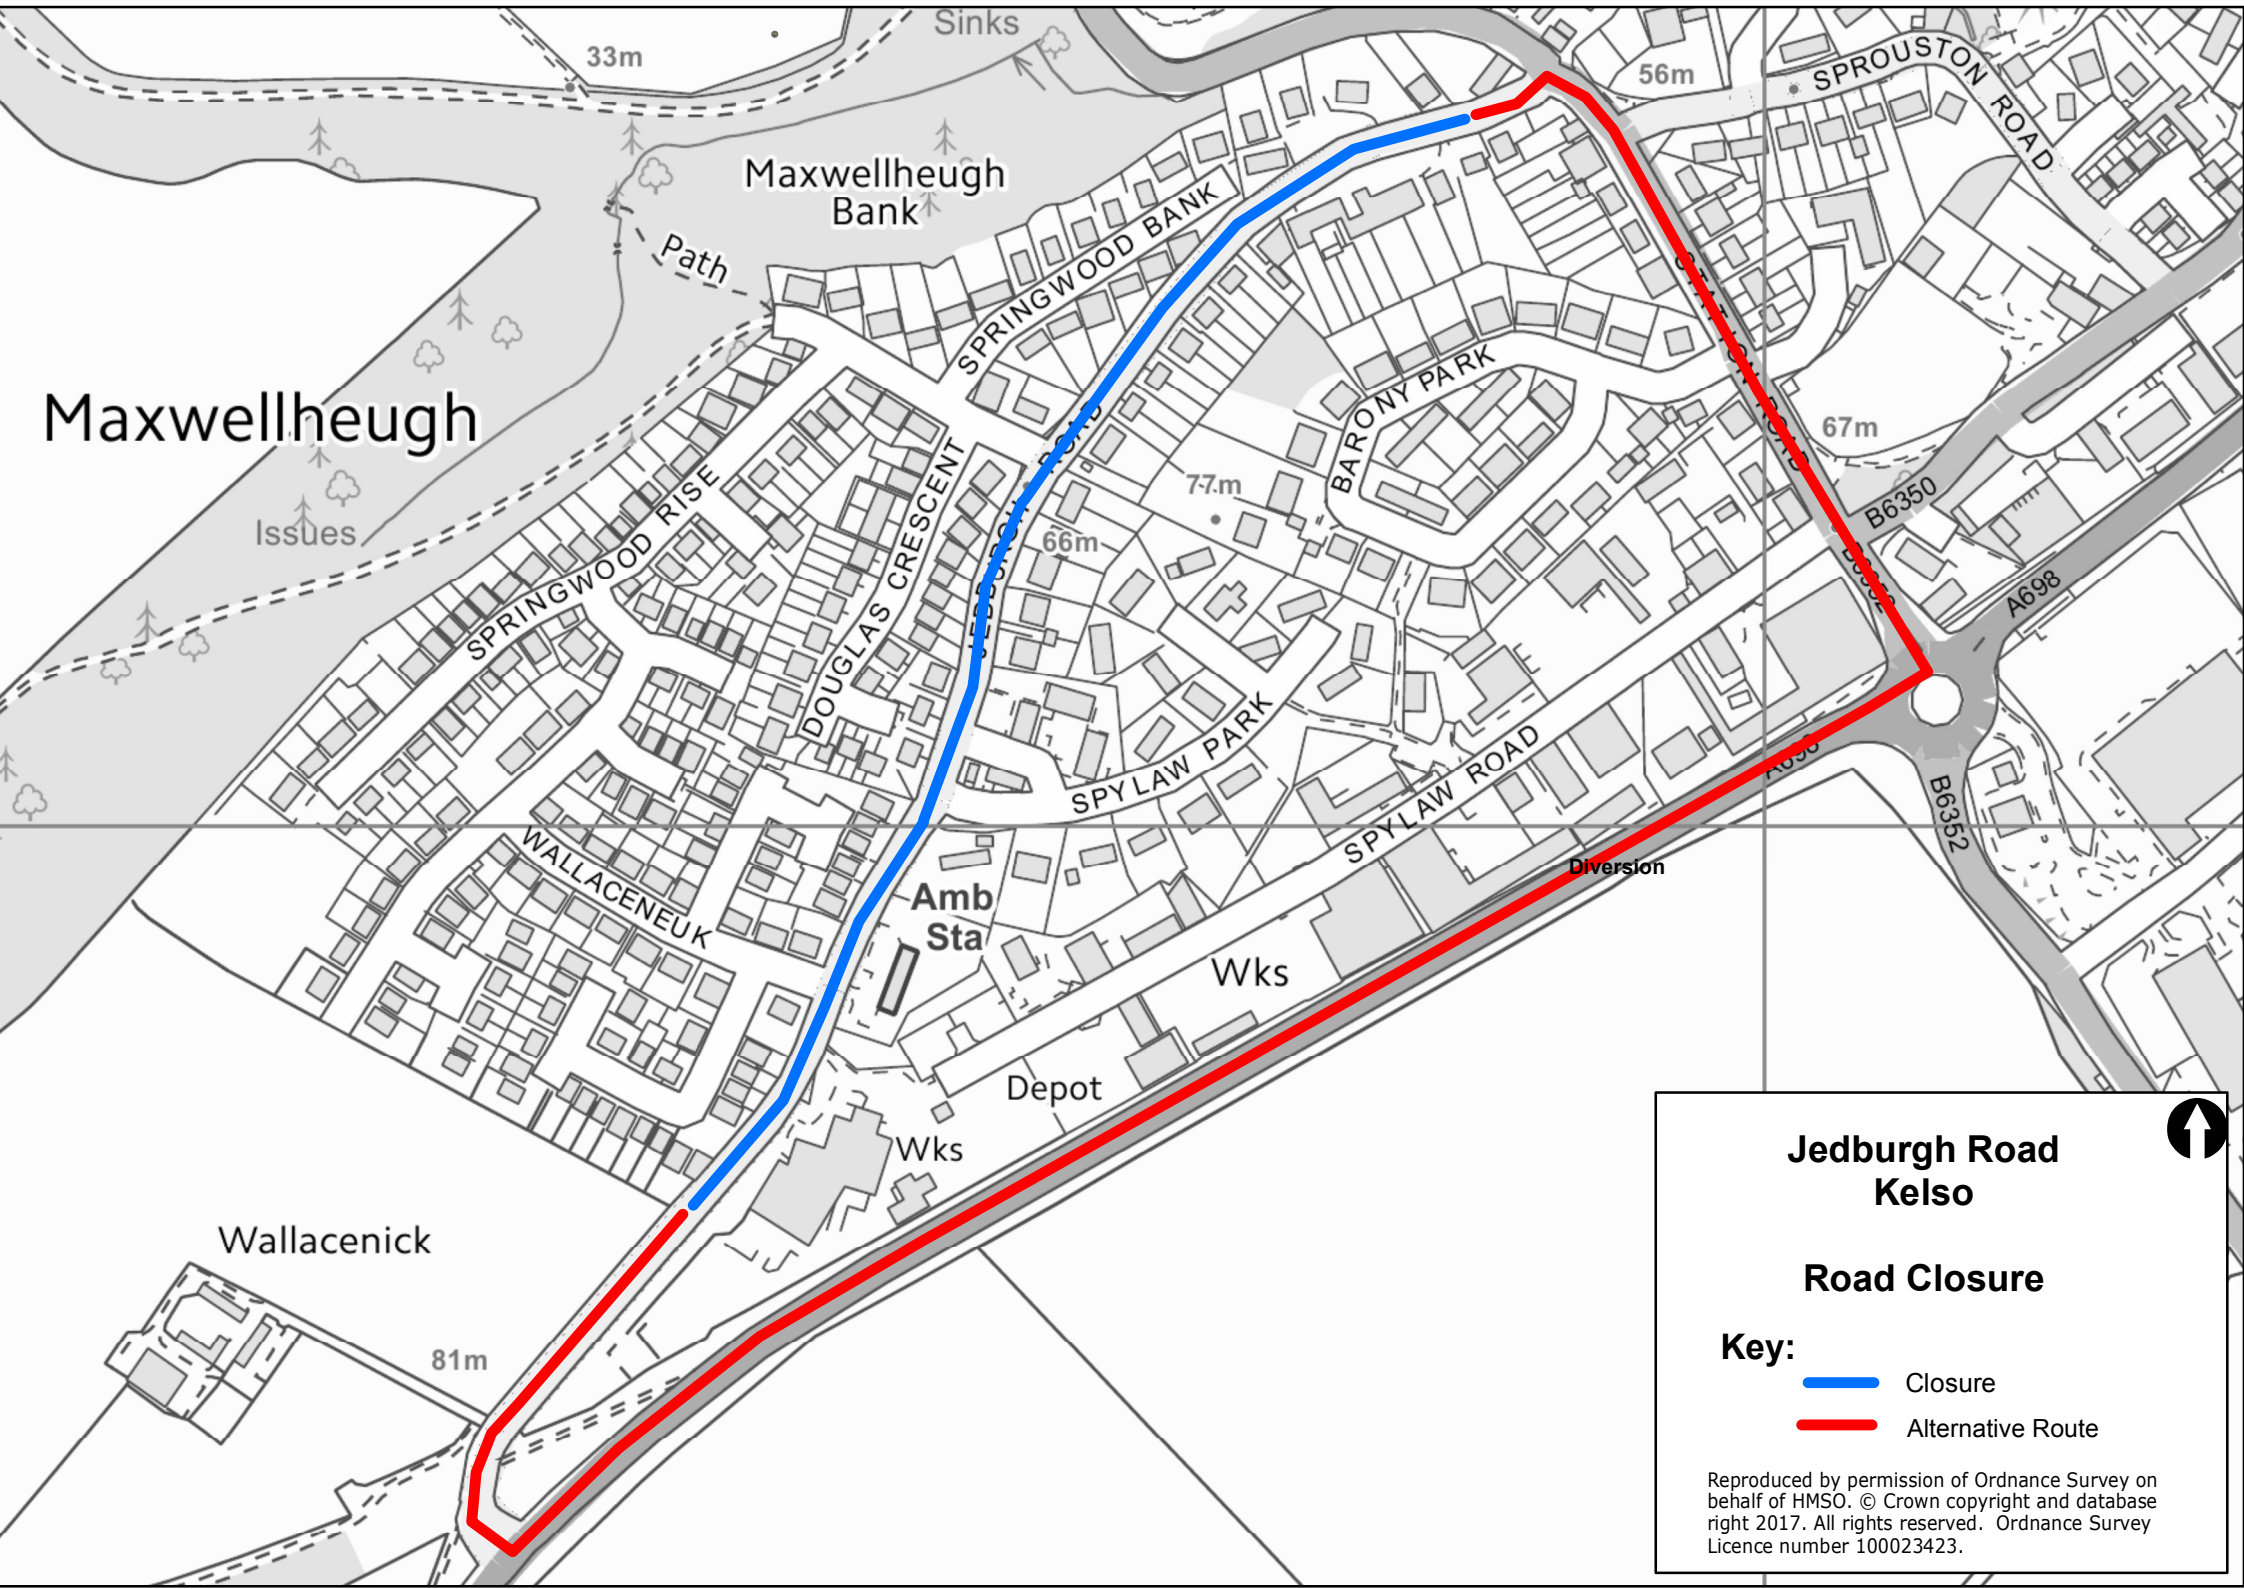

Maxwellheugh

Jedburgh Road Kelso

Road Closure

- Key:**
- Closure
 - Alternative Route

Reproduced by permission of Ordnance Survey on behalf of HMSO. © Crown copyright and database right 2017. All rights reserved. Ordnance Survey Licence number 100023423.